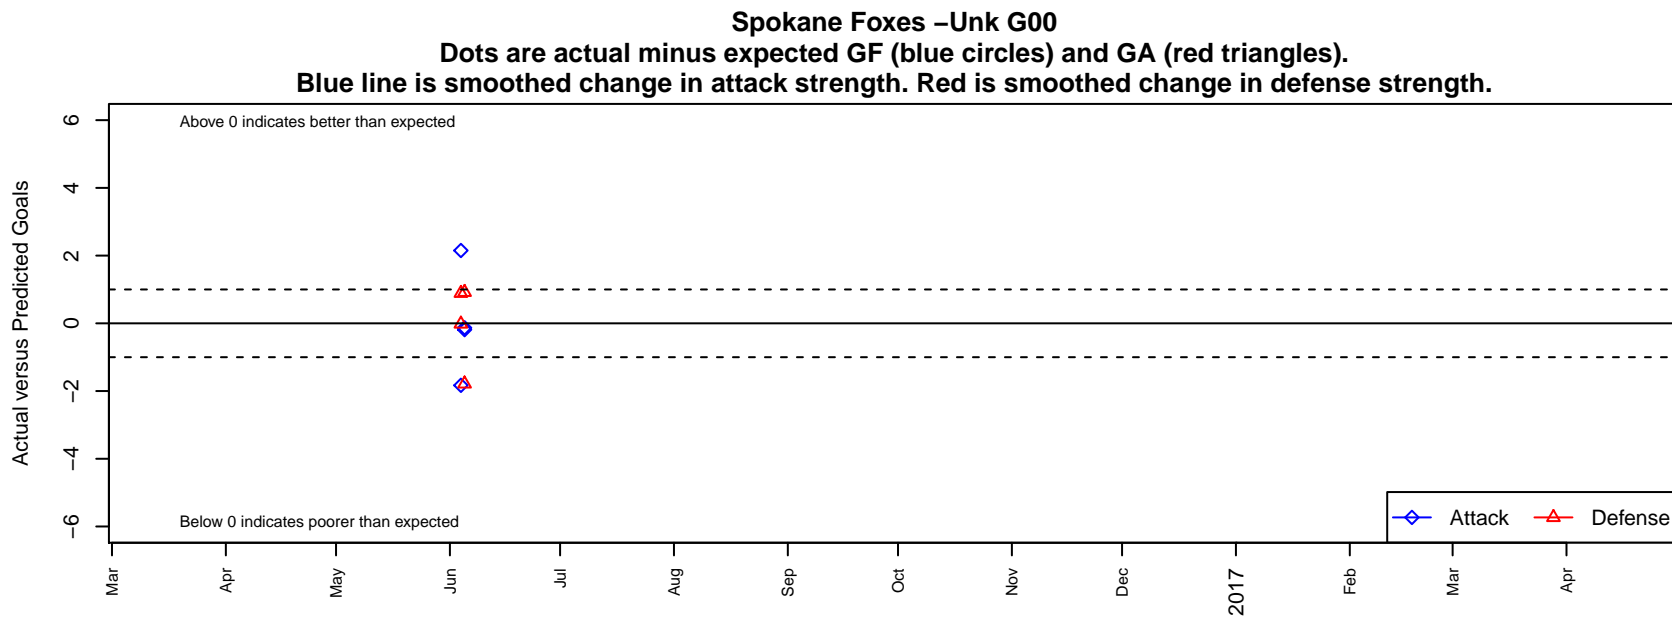

# Spokane Foxes –Unk G00

Spokane Foxes FC  
Spokane, WA  
G00 total strength=1600  
attack=30.06 defense=8.54

alt names used:

Venues played:  
2016 Showcase of Champions U16/15 Platinun

<b>date</b>	<b>home</b>		<b>away</b>		<b>venue</b>	<b>pred.home</b>	<b>pred.away</b>
2016-06-05	Spokane Foxes -Unk G00	2	NW United Black G00	1	2016 Showcase of Champions U16/15 Platin	2.19	1.92
2016-06-05	Spokane Foxes -Unk G00	1	Idaho Rush Premier G01	5	2016 Showcase of Champions U16/15 Platin	1.13	3.21
2016-06-04	Spokane Foxes -Unk G00	4	Crossfire Premier B G01	1	2016 Showcase of Champions U16/15 Platin	1.85	1.89
2016-06-04	Spokane Foxes -Unk G00	1	MT Rush Blue G01	3	2016 Showcase of Champions U16/15 Platin	2.83	2.98